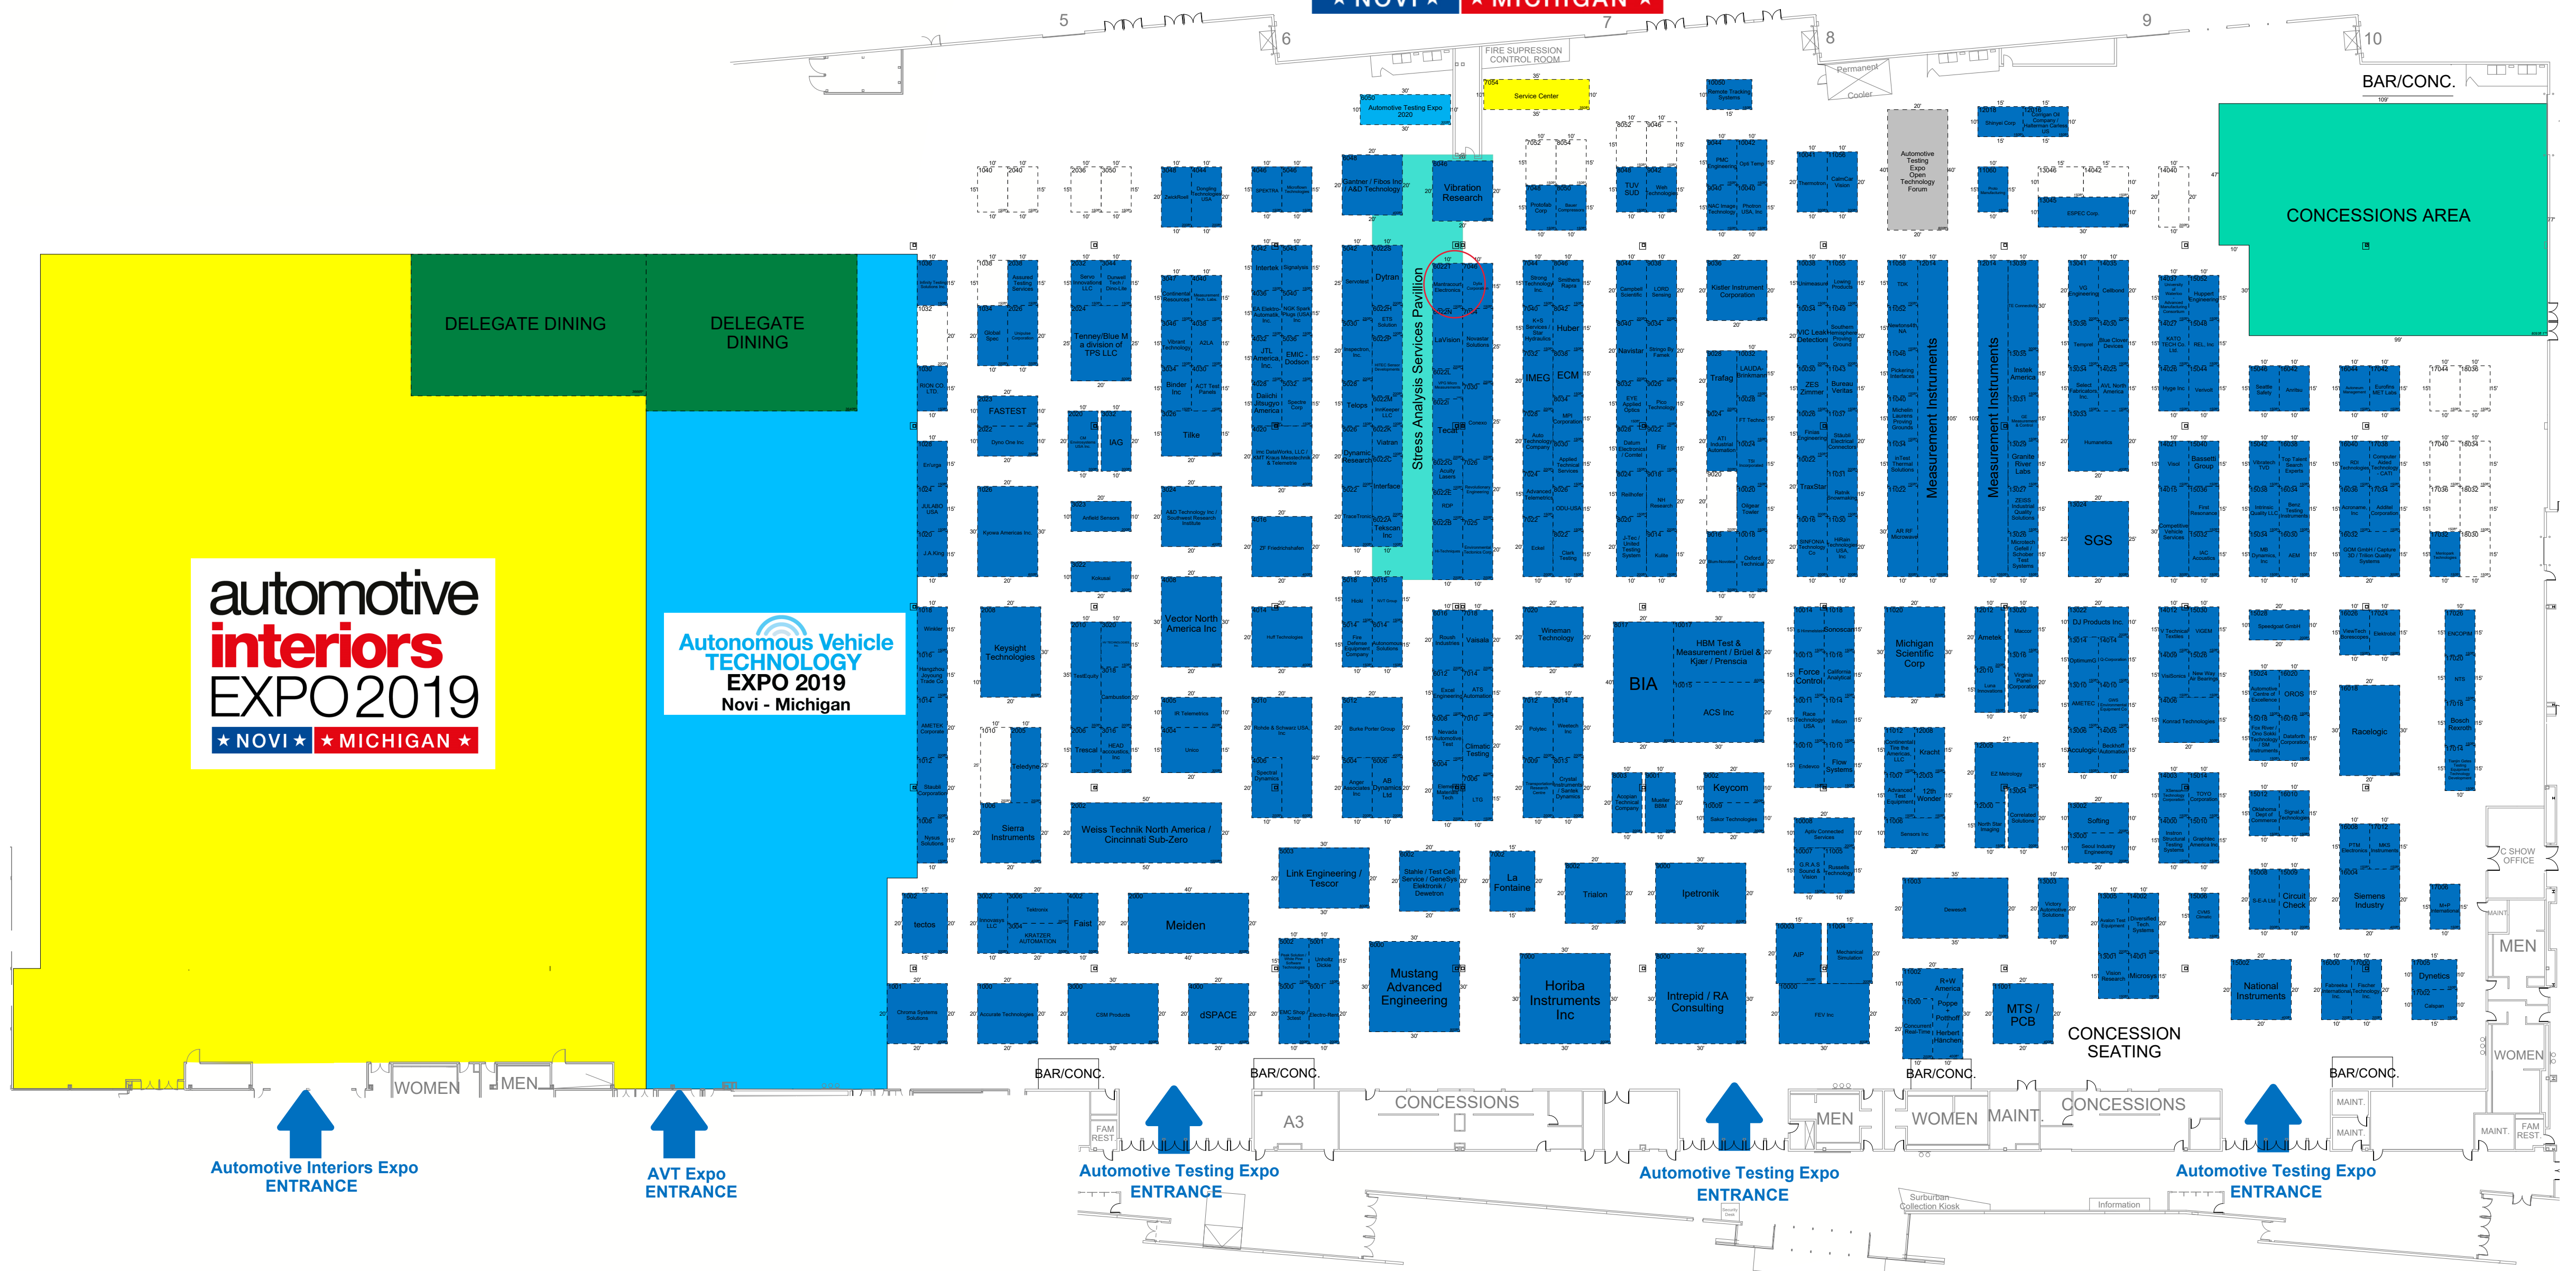

automotive testing expo 2019

★ NOVI ★ ★ MICHIGAN ★

EXTINGUISHER IS LOCATED ON NORTH SIDE OF PILLAR
ALL LOADING DOCK DOORS ARE 10' H X 8' 9" W

automotive interiors EXPO 2019
★ NOVI ★ ★ MICHIGAN ★

Autonomous Vehicle TECHNOLOGY EXPO 2019
Novi - Michigan

OCTOBER 22, 23, 24, 2019
SUBURBAN COLLECTION SHOWPLACE