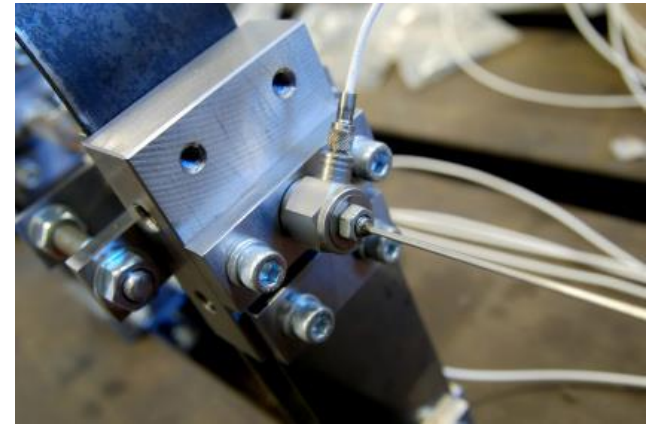

Applications

- Calibration and Verifications of Load Cells in the Field