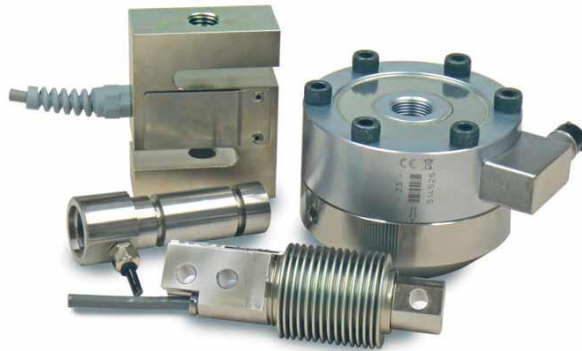

Applications

- Calibration and Verifications of Load Cells in the Field